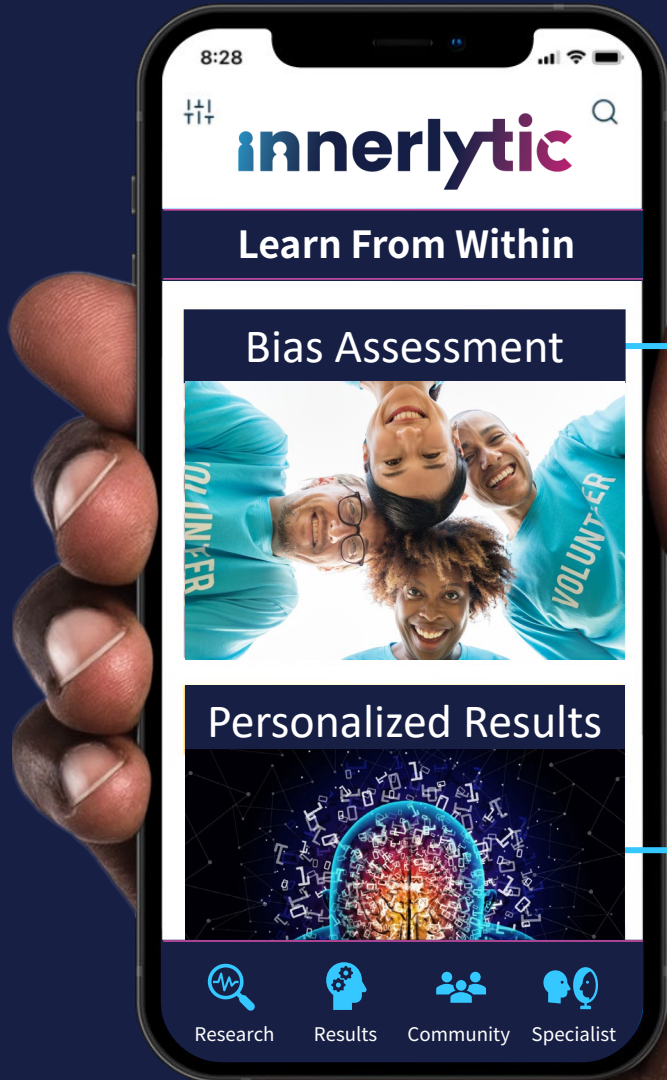

# We have created a technology that helps you discover bias

1 Create an online profile on your phone

2 Take our first-impression assessment from home 

3 Get personalized report that educates you on your biases

4 Learn about bias and connect with psych professionals

**Closest Competitor:**  
The Harvard IAT

**Our Competitive Advantage:**

- Vetted psych literature + **original first-impression analytics**
- Use of **biometrics** to support findings
- **Personalized learning** that evolves over time